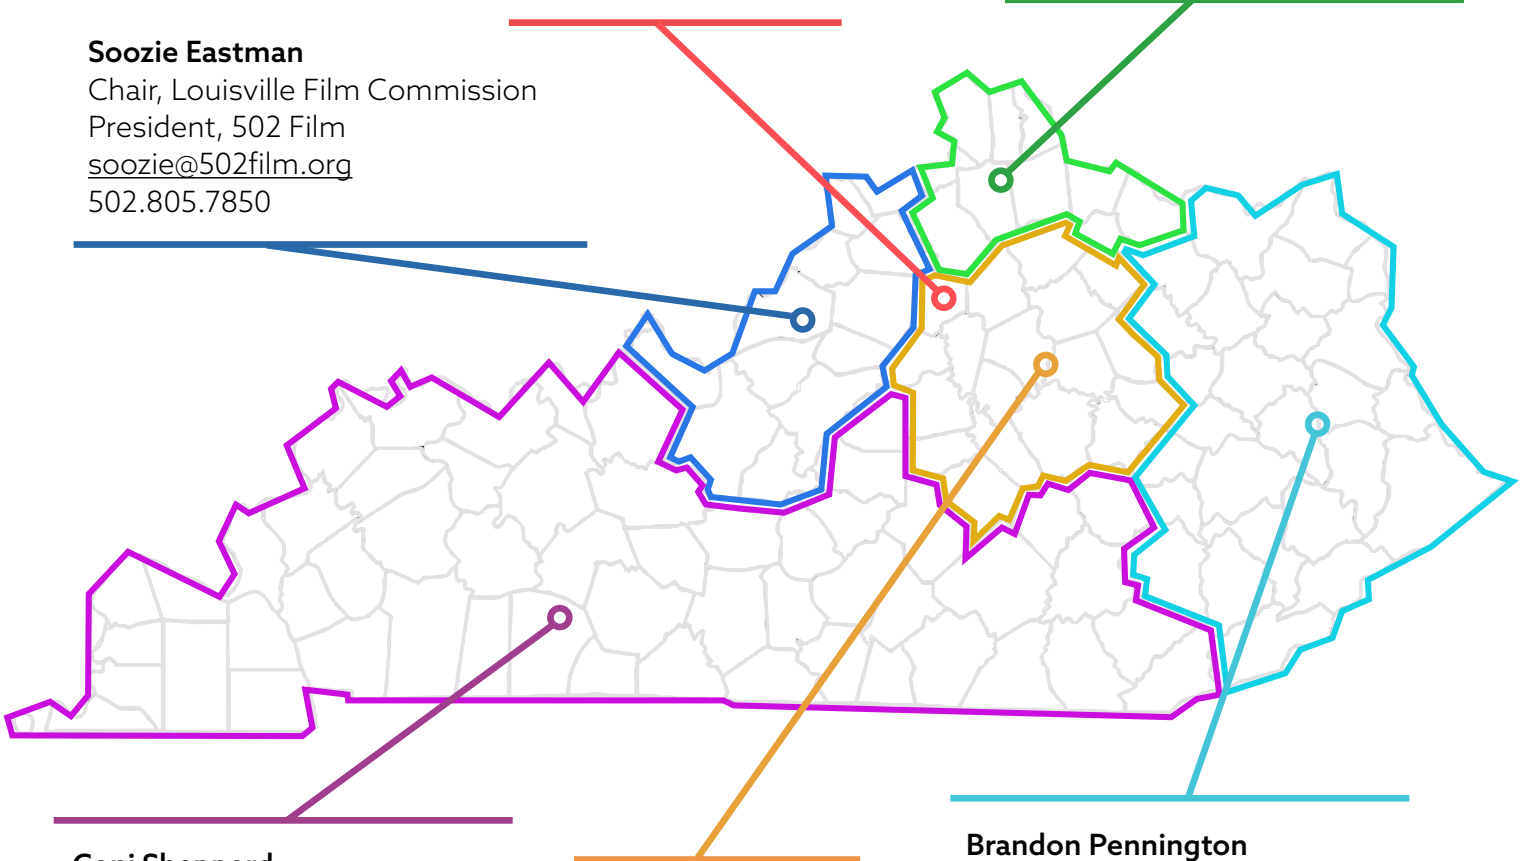

**Additional
contacts
across the
Commonwealth**

Tim Bates
KEI Program
tbates@ky.gov
502.564.7670

Kristen Schlotman
Northern KY Film Commission
kristen@filmcincinnati.com
513.378.1415

Soozie Eastman
Chair, Louisville Film Commission
President, 502 Film
soozie@502film.org
502.805.7850